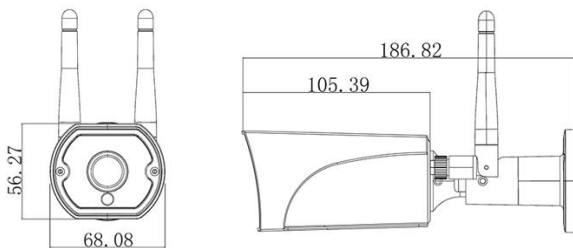

JVS-H302-A2

2.0MP Dual Antenna Wi-Fi Camera

Key Features

- Resolution 1920*1080
- With IR LED and IR-CUT, monitoring day and night
- Supports CloudSEE Int'l APP on iOS/Android
- Two-way talk
- Dual antenna 2.4Ghz Wi-Fi and 10/100M RJ45 Port
- Motion Detection
- IP66 Housing

Dimensions(mm)

Specifications

Video	
Image Sensor	1/ 2.7" CMOS
Max Resolution	1920 x 1080
Effective Pixels	2MP
Compression Standard	H.265/H.264
Maximum Frame Rate	20fps
SNR(dB)	55.7db
Bit Rate	40~8192 Kbps
Illumination	0Lux (IR ON)
Lens	
Lens	Fixed 4 mm
Viewing Angle	H: 87.4°, V: 47°, D: 104°
IR-LEDs	18 LEDs
IR-Distance	15 Meters
Function	
Motion Detection	Support
Email Alert	Support
Day& Night	Support
Storage	Micro SD Card (Up to 128G)
Pan/Tilt	Not Supported
Audio Input	Support (Built-in Mic)
Audio Codec	Support (G711A/G711U)
Privacy Mask	Support up 4 areas
Exposure Control	Support
Image Adjustment	Support
Auto. White Balance	Support
Image Rotation	Support (Mirror/Flip)
Two-Way Talk	Support
FTP	Not Supported
Network	
Ethernet	10M/100M Ethernet, RJ45 Port
Protocols	HTTP, TCP/IP, UDP, ICMP, SMTP, DHCP, DNS
Stream	2x Streams
Wi-Fi	2.4Ghz
LAN	Support
Smart Phone	iOS/Android
General	
Dimensions(W*H*D)	186.82*56.27*68.08 (mm)
Weights(g)	400g
Material	Aluminum
Working Temperature	-20°C~55°C
Humidity	RH 10%~90%
Power Supply	DC12V/1A
Consumption	Day ≤ 3W Night ≤ 6W
Installation	Wall/Ceiling Bracket Mounting
EAN	