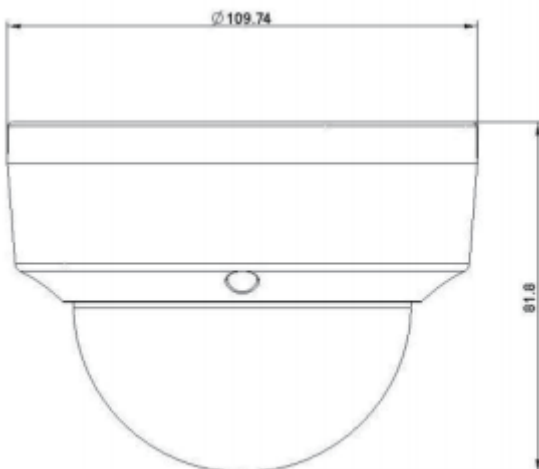

## Key Features

- Resolution 1920x1080
- With IR LED and IR-CUT, monitoring day and night
- 2.4Ghz Wi-Fi and 10/100M RJ45 Port
- Supports smartphone remote viewing
- Ingress Protection IP65
- Support 128GB SD Card

## Dimensions(mm)

## Specifications

Video	
Image Sensor	1/ 2.7" CMOS
Max Resolution	1920 x 1080
Effective Pixels	2.0MP
Compression Standard	H.264
Maximum Frame Rate	1080P@20fps
SNR(dB)	54db
Bit Rate	Main: 40~8192Kbps
Illumination	0Lux (IR ON)
Lens	
Lens	4mm
Viewing Angle	H 79.6°, V 47.7°, D: 97.8°
IR-LEDs	15 LEDs
IR-Distance	10 Meters
Function	
Motion Detection	Support
Email Alert	Support
Day& Night	Support
Storage	Support 128GB SD Card
Pan/Tilt	Not Supported
Audio Input	Support (Ext. Mic)
Audio Codec	Support (G711A/G711U)
Privacy Mask	Support up 4 areas
Exposure Control	Support
Image Adjustment	Support
Auto. White Balance	Support
Image Rotation	Support (Mirror/Flip)
Two-Way Talk	Not Supported
Reset	Reset button on cable
Network	
Ethernet	10M/100M Ethernet, RJ45 Port
Protocols	HTTP, TCP/IP,UDP, ICMP, DHCP, DNS
Stream	2x Streams
Wi-Fi	Wi-Fi (IEEE802.11b/g/n), 2.4Ghz
LAN	Support
Smart Phone	Support iOS/Android
General	
Dimensions	φ 109.74x81.8 (mm)
Weights	370g
Material	Aluminum & Plastic
Working Temperature	-20°C~50°C
Humidity	Rh 10%~90%
Power Supply	DC12V/2A
Consumption	Day ≦3W Night ≦6W
Installation	Wall, Ceiling Mounting