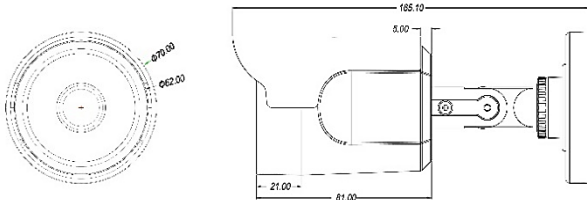

JVS-N815-B

2.0MP Starlight Outdoor Camera

Key Features

- Resolution 1920x1080@25fps
- Ingress Protection IP66
- Starlight function
- 18x IR-LED, Up to 25 Meters
- Supports CloudSEE 2.0 APP on iOS/Android
- ONVIF 2.4, Compatible with ONVIF Recorder
- Low illumination camera

Dimensions (mm)

Specifications

Video	
Image Sensor	1/ 2.9" CMOS
Max Resolution	1920 x 1080
Effective Pixels	2.0MP
Compression Standard	H.265 / H.264
Maximum Frame Rate	1080p@25fps
SNR(dB)	38dB
Bit Rate	128Kbps~8Mbps
Illumination	0Lux (IR ON)
Lens	
Lens	3.6mm
Viewing Angle	3.6 mm: 96°
IR-LEDs	14μ x 18 LEDs
IR-Distance	Up to 25 Meters
Function	
Motion Detection	Support
Email Alert	Support
Day& Night	Support
Recording	Support (NVR, Windows PC, Smartphone)
DHCP	Support
FTP	Not Supported
Pan/Tilt	Not Supported
SD-Card	Not Supported
Privacy Mask	Support up to 4 areas
Exposure Control	Support
Image Adjustment	Support
Auto. White Balance	Support
Image Rotation	Support (Mirror/Flip)
Network	
Ethernet	10M/100M Ethernet, RJ45 Port
Protocols	HTTP, TCP/IP, UDP, ICMP, RTSP, RTP, RTCP, SMTP, DHCP, DNS
Stream	2x Streams
Wi-Fi	Not Supported
LAN	Support
ONVIF	ONVIF 2.4
User	Up to 13 Users
Browser	IE8+, Chrome18+ ~ 42-
Smart Phone	iOS/Android
General	
Dimensions(W*H*D)	Φ70*165.1mm
Weights	230g
Material	Plastic
Working Temperature	-20°C~60°C
Humidity	RH 10%~90%
Power Supply	DC12V/1A
Consumption	Day ≦2W Night ≦ 6W
Waterproof	IP66
EAN	6938449000975